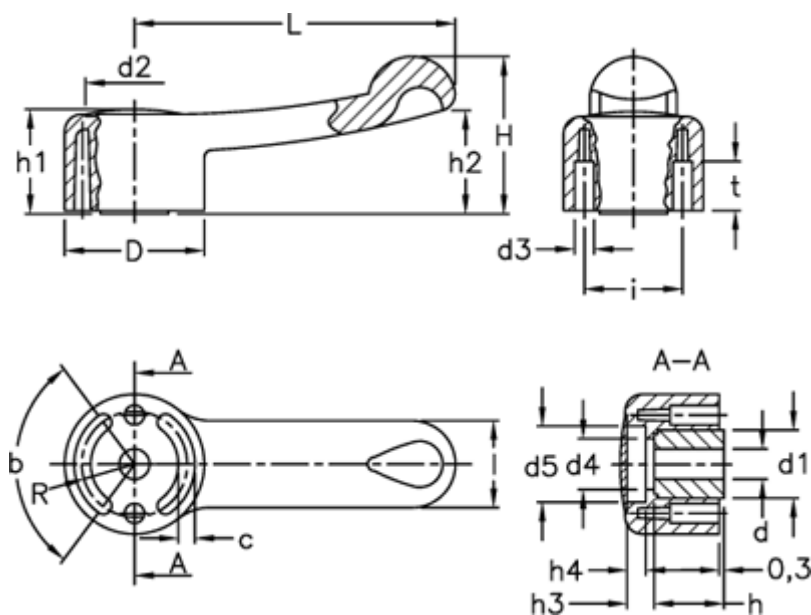

Article number: 23052121412
 Description: E+G Control lever
 ELC.110-A12-C2 orange

Measures

b (degrees)	= 125 +/-1	d H7	= 12	l	= 29
c	= 6.5	H	= 54	L	= 110
D	= 46	h	= 22.0	R	= 17.5
d1	= 22	h1	= 35	t	= 15.5
d2	= 31.5	h2	= 36		
d3	= 6	h3	= 10.0		
d4	= 17.0	h4	= 8		
d5	= 25.5	i	= 32		